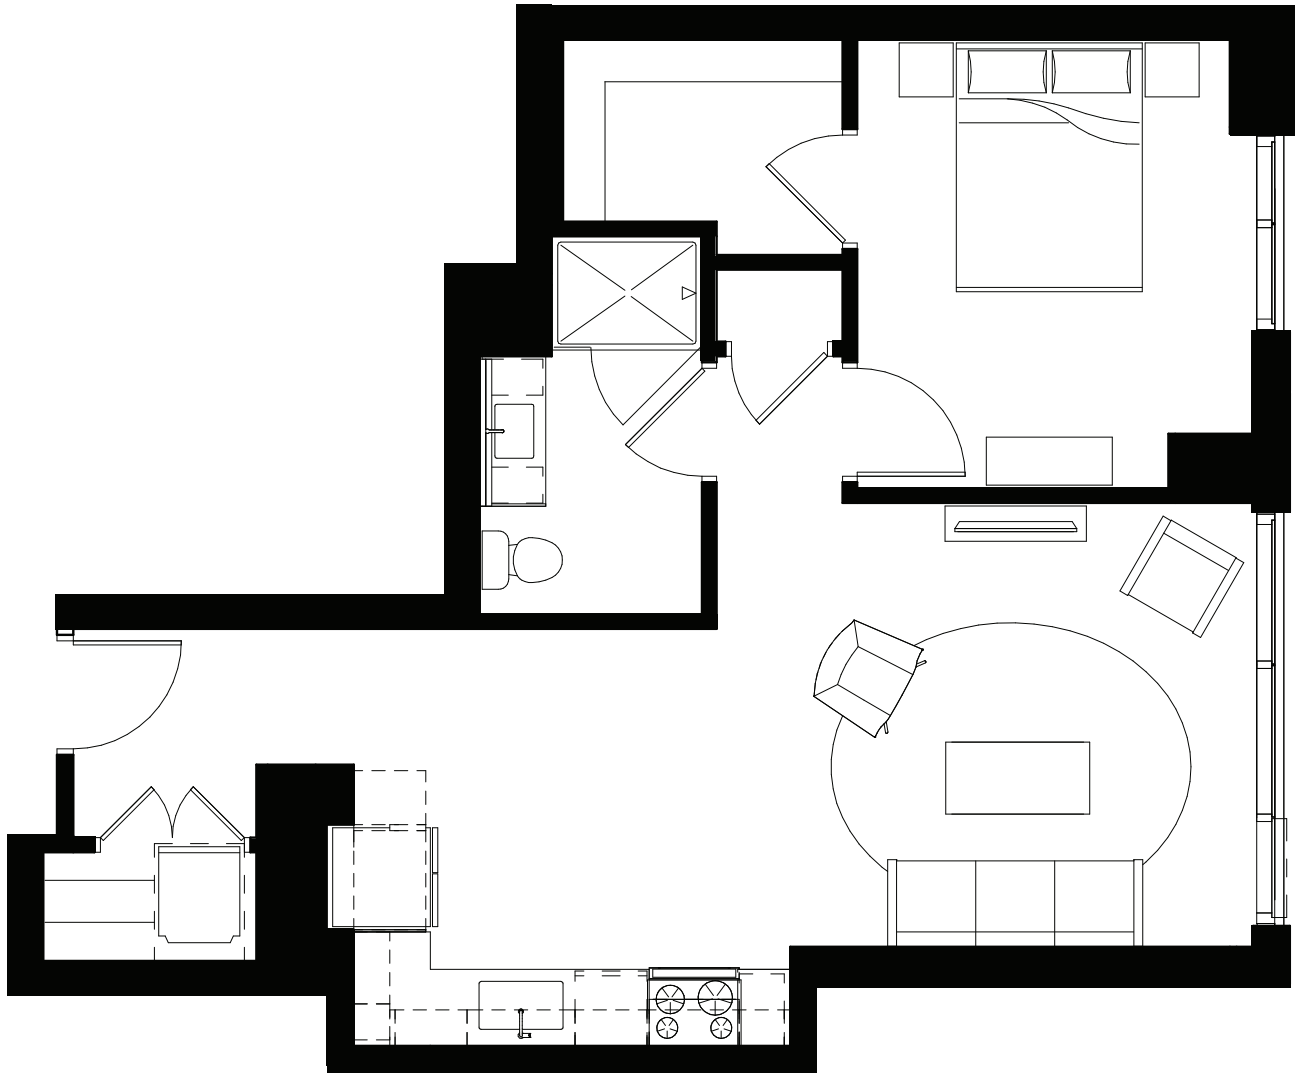

THE LUMEN

PLAYHOUSE SQUARE

1600 Euclid Avenue, Cleveland, OH 44115 | TheLumenCleveland.com

ENCORE

1 BED 1 BATH 740 & 757 SF

FLOOR 2 FLOOR 3-4 FLOOR 6-32

Floor plans are artist's rendering. All dimensions are approximate. Actual product and specifications may vary in dimension or detail. Not all features are available in every apartment. Prices and availability are subject to change. Please see a representative for details.